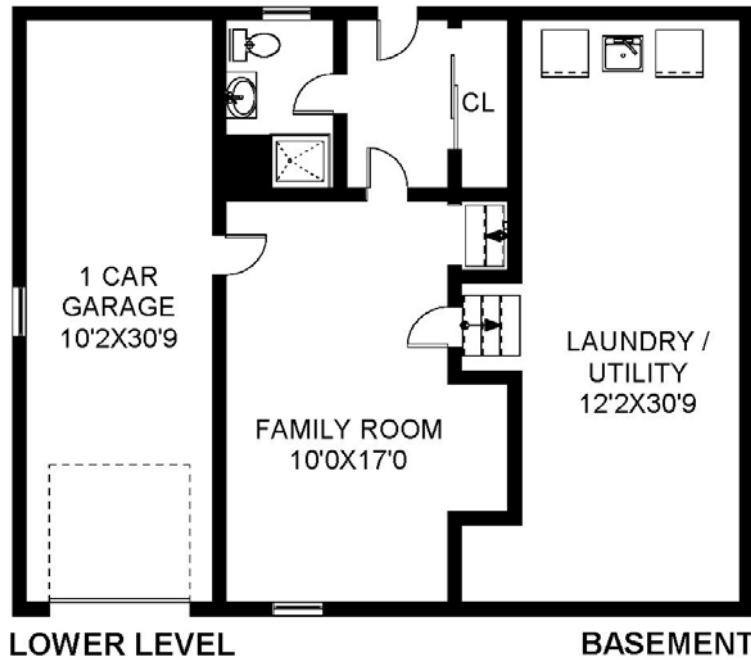

Floor Plan

77 Ashwood Avenue
Summit NJ

Kristin Balsley

401 Springfield Avenue, Summit NJ 07901

PHONE: (908) 608-2330 WEB: www.KristinBalsley.com

EMAIL: Kristin@KristinBalsley.com