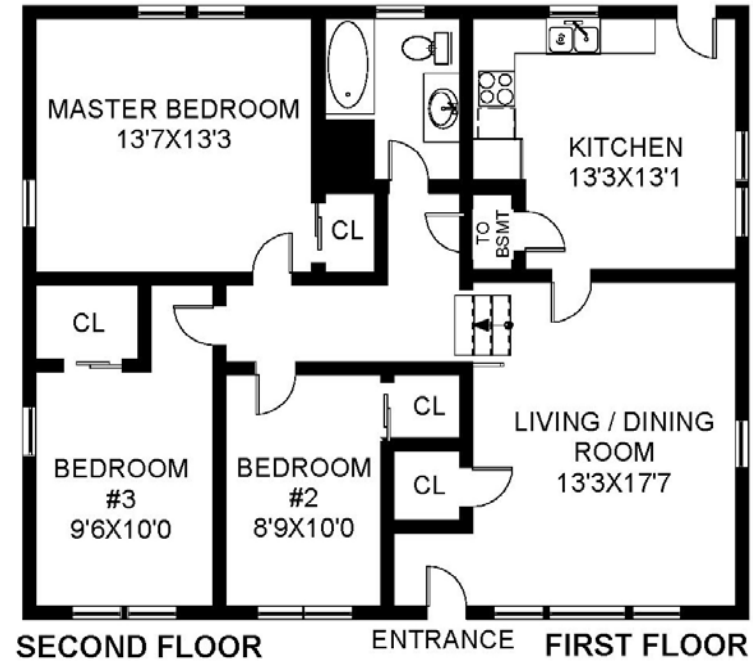

Floor Plan

77 Ashwood Avenue
Summit NJ

Kristin Balsley

401 Springfield Avenue, Summit NJ 07901

PHONE: (908) 608-2330 WEB: www.KristinBalsley.com

EMAIL: Kristin@KristinBalsley.com